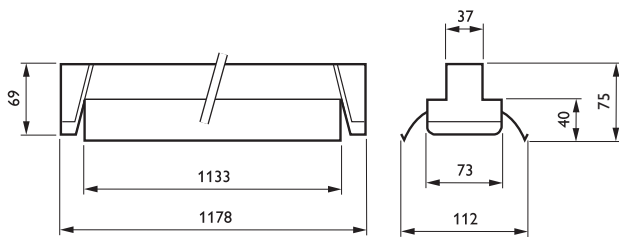

Pentura TMS122 M

Functional and economical general purpose batten for 1xTL5 fluorescent lamp with aluminium symmetric reflector for surface mounting on the wall or ceiling.

Features

- Sleek dimensions (37 mm width)
- Coupled with 'TL'S lamp & high frequency ballast, the luminaire is one of the most efficient systems.
- Housing made of CRCA sheet steel, powder coated & is spared of any weld spots.
- Optional imported anodised glossy reflector can be used for effective light distribution.

TMS122

TMS122

TMS122

TMS122

TMS122

TMS122

General information

Order code	Product family code	Number of lamps	Lamp family code	Lamp power	Gear
919015810349	TMS122	2	TL5	54	EBP
919015810350	TMS122	1	TL5	28	EBT
919015810351	TMS122	2	TL5	28	EBT