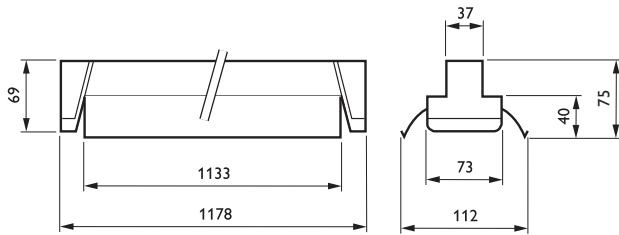

Related products

Dimensional drawing

TMS122