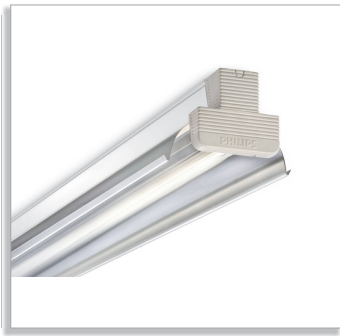

Pentura TMS122 M

Functional and economical general purpose batten for 1xTL5 fluorescent lamp with aluminium symmetric reflector for surface mounting on the wall or ceiling.

Features

- Sleek dimensions (37 mm width)
- Coupled with 'TL'S lamp & high frequency ballast, the luminaire is one of the most efficient systems.
- Housing made of CRCA sheet steel, powder coated & is spared of any weld spots.
- Optional imported anodised glossy reflector can be used for effective light distribution.

Application

- Small offices
- Conference rooms
- Reception & public service areas
- Recreational areas (restaurants, cafeteria)
- Shops
- Boutiques
- Textile mills

Related products

TMS122m

Dimensional drawing