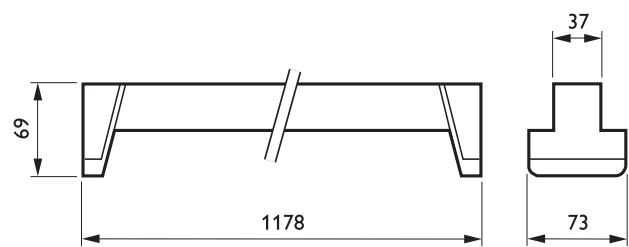

Related products

Dimensional drawing

TMS122