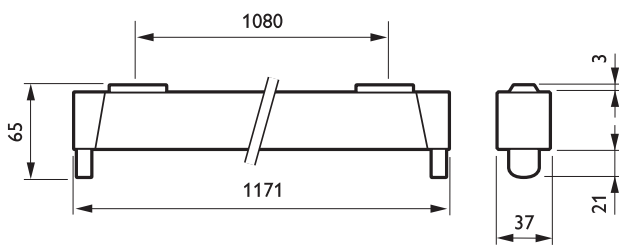

Pentura TMS122 M

Functional and economical general purpose batten for 1xTL5 fluorescent lamp with aluminium symmetric reflector for surface mounting on the wall or ceiling.

Features

- Sleek dimensions (37 mm width)
- Coupled with 'TL'S lamp & high frequency ballast, the luminaire is one of the most efficient systems.
- Housing made of CRCA sheet steel, powder coated & is spared of any weld spots.
- Optional imported anodised glossy reflector can be used for effective light distribution.

Application

- Small offices
- Conference rooms
- Reception & public service areas
- Recreational areas (restaurants, cafeteria)
- Shops
- Boutiques
- Textile mills

Related products

TMS122m

Dimensional drawing