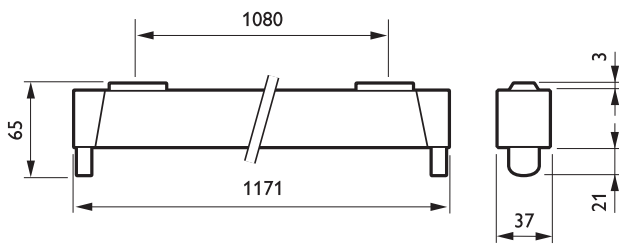

Related products

Dimensional drawing

TMS122