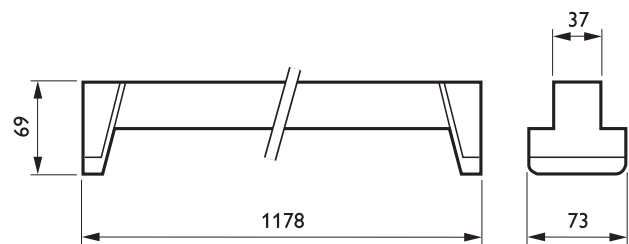

TMS122

TMS122

TMS122

TMS122

TMS122

TMS122

General information

Order code	Product family code	Number of lamps	Lamp family code	Lamp power	Gear
919015810349	TMS122	2	TL5	54	EBP
919015810350	TMS122	1	TL5	28	EBT
919015810351	TMS122	2	TL5	28	EBT